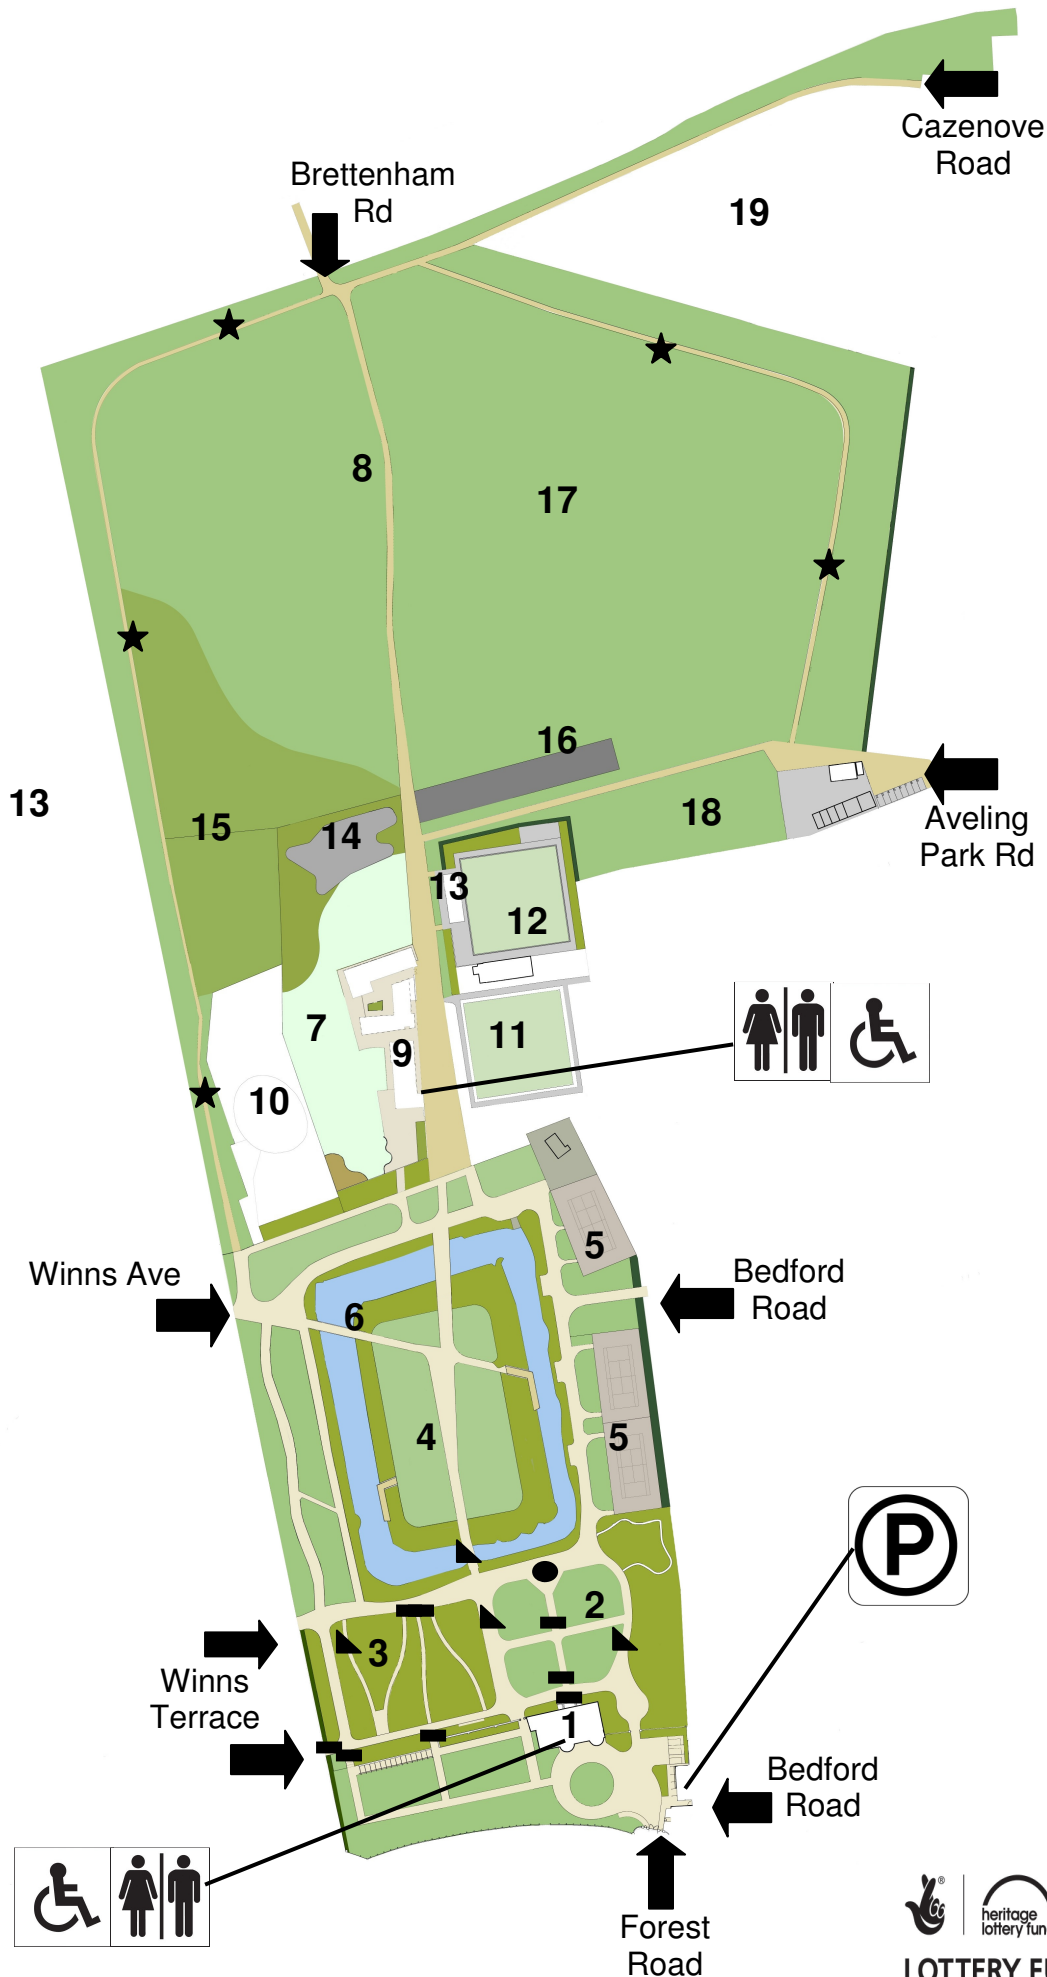

Lloyd Park Access Map

Please use with the Lloyd Park Access Guide

1. William Morris Gallery
2. Terraced gardens
3. William Morris garden
4. Island
5. Tennis courts
6. Moat
7. Play area
8. Natural play
9. Café, park keepers' office, community room, community art gallery, artist studios
10. Lloyd Park Children's centre
11. Grass bowling green
12. Synthetic bowling green
13. Community bowls pavilion
14. Skate park
15. Nature area, including pond
16. Basketball courts
17. Fields
18. Dogs off-lead area
19. School

- entrance
- path with incline
- Steps
- raised flower bed on pathway
- Informal path (not tarmac)